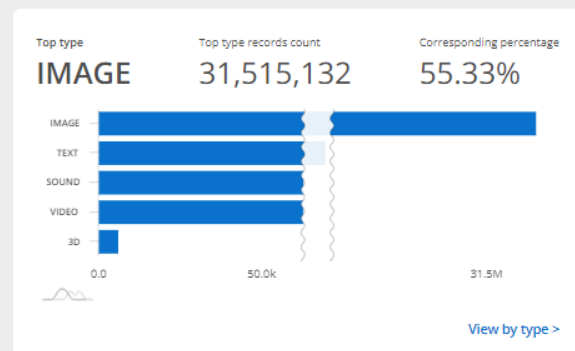

EXPLORE BY METADATA QUALITY

EXPLORE BY PROVIDING COUNTRIES

| COUNTRY | RECORDS PROVIDED |
|----------------|------------------|
| Netherlands | 9,075,443 15.93% |
| Germany | 6,260,201 10.99% |
| United Kingdom | 4,791,208 8.41% |
| Spain | 4,661,964 8.18% |
| Sweden | 4,591,581 8.06% |
| France | 3,973,138 6.98% |
| Poland | 3,649,817 6.41% |
| Norway | 3,469,641 6.09% |

EXPLORE BY TYPE OF CONTENT

EXPLORE BY RIGHTS CATEGORY

| RIGHTS CATEGORY | RECORDS PROVIDED |
|----------------------------------------------|-------------------|
| Public Domain Mark | 11,800,044 20.72% |
| In Copyright | 10,381,405 18.23% |
| CC0 | 7,384,792 12.96% |
| CC BY | 6,877,791 12.07% |
| CC BY-SA | 4,107,961 7.21% |
| CC BY-NC-SA | 3,712,060 6.52% |
| CC BY-NC-ND | 3,660,106 6.43% |
| No Copyright - Other Known Legal Restriction | 3,321,773 5.83% |