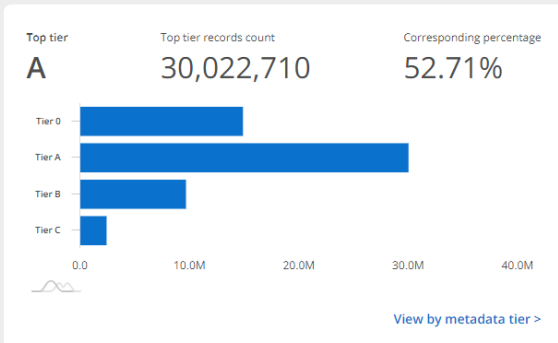

จำนวนหน่วยงาน: > 3,000 สถาบัน
 จำนวนข้อมูล: > 50 ล้าน วัตถุดิจิทัล
 ปีที่เปิดให้บริการ: ค.ศ. 2009

<https://www.europeana.eu/en>

data statistics dashboard

Europeana complete dataset

Enable content tier 0

EXPLORE BY CONTENT QUALITY

EXPLORE BY METADATA QUALITY

EXPLORE BY PROVIDING COUNTRIES

| COUNTRY | RECORDS PROVIDED |
|----------------|------------------|
| Netherlands | 9,075,443 15.93% |
| Germany | 6,260,201 10.99% |
| United Kingdom | 4,791,208 8.41% |
| Spain | 4,661,964 8.18% |
| Sweden | 4,591,581 8.06% |
| France | 3,973,138 6.98% |
| Poland | 3,649,817 6.41% |
| Norway | 3,469,641 6.09% |

EXPLORE BY TYPE OF CONTENT

EXPLORE BY RIGHTS CATEGORY

| RIGHTS CATEGORY | RECORDS PROVIDED |
|----------------------------------------------|-------------------|
| Public Domain Mark | 11,800,044 20.72% |
| In Copyright | 10,381,405 18.23% |
| CC0 | 7,384,792 12.96% |
| CC BY | 6,877,791 12.07% |
| CC BY-SA | 4,107,961 7.21% |
| CC BY-NC-SA | 3,712,060 6.52% |
| CC BY-NC-ND | 3,660,106 6.43% |
| No Copyright - Other Known Legal Restriction | 3,321,773 5.83% |