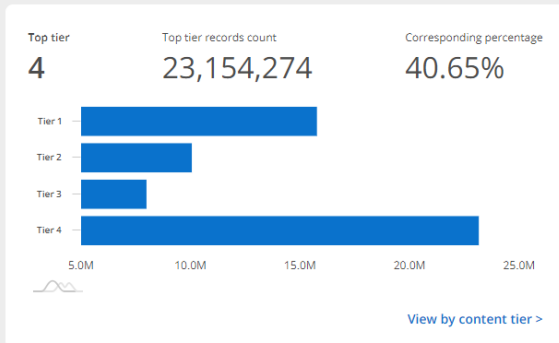

จำนวนหน่วยงาน: > 3,000 สถาบัน
 จำนวนข้อมูล: > 50 ล้าน วัตถุดิจิทัล
 ปีที่เปิดให้บริการ: ค.ศ. 2009

<https://www.europeana.eu/en>

data statistics dashboard

Europeana complete dataset

Enable content tier 0

EXPLORE BY CONTENT QUALITY

EXPLORE BY METADATA QUALITY

EXPLORE BY PROVIDING COUNTRIES

| COUNTRY | RECORDS PROVIDED |
|----------------|------------------|
| Netherlands | 9,075,443 15.93% |
| Germany | 6,260,201 10.99% |
| United Kingdom | 4,791,208 8.41% |
| Spain | 4,661,964 8.18% |
| Sweden | 4,591,581 8.06% |
| France | 3,973,138 6.98% |
| Poland | 3,649,817 6.41% |
| Norway | 3,469,641 6.09% |

EXPLORE BY TYPE OF CONTENT

EXPLORE BY RIGHTS CATEGORY

| RIGHTS CATEGORY | RECORDS PROVIDED |
|----------------------------------------------|-------------------|
| Public Domain Mark | 11,800,044 20.72% |
| In Copyright | 10,381,405 18.23% |
| CC0 | 7,384,792 12.96% |
| CC BY | 6,877,791 12.07% |
| CC BY-SA | 4,107,961 7.21% |
| CC BY-NC-SA | 3,712,060 6.52% |
| CC BY-NC-ND | 3,660,106 6.43% |
| No Copyright - Other Known Legal Restriction | 3,321,773 5.83% |